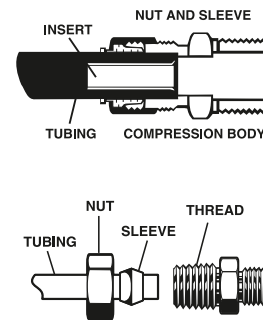

The Ander-Lign/Poly® universal compression fitting is the only brass compression fitting that can be used with almost any type of tubing. The Ander-Lign/Poly® universal compression fittings come completely assembled with the brass insert and captive sleeve. The bodies are interchangeable with standard compression fittings. The Ander-Lign® fitting puts 360° of even pressure on the tubing, ensuring a tight seal.

Installation instructions

Cut tubing square on the end. Start tubing on the insert and slide into the fitting until it hits the stop. Wrench tighten approximately 1½ to 2 turns beyond hand tight. Do not over tighten.

Specifications

Temperature: -65°F to 250°F

Working Pressure: Temperature and type of tubing must be considered for proper fitting selection.

The following is based on 70°F with copper tube.

Copper Tube OD	Tube Wall Inches	psi (Ander-Lign)	psi (Standard)
1/8"	0.030	2800	400
3/16"	0.030	1900	400
1/4"	0.030	1400	300
5/16"	0.032	1200	300
3/8"	0.032	900	200
1/2"	0.032	700	200
5/8"	0.035	640	150
3/4"	0.035	550	100
7/8"	0.035	450	75

Thread Sizes

Fitting	Thread Size
1/8"	5/16" X 24
3/16"	3/8" X 24
1/4"	7/16" X 24
5/16"	1/2" X 24
3/8"	9/16" X 24
7/16"	5/8" X 24
1/2"	1 1/16" X 20
5/8"	1 3/16" X 18
3/4"	1" X 18
7/8"	1 1/8" X 18