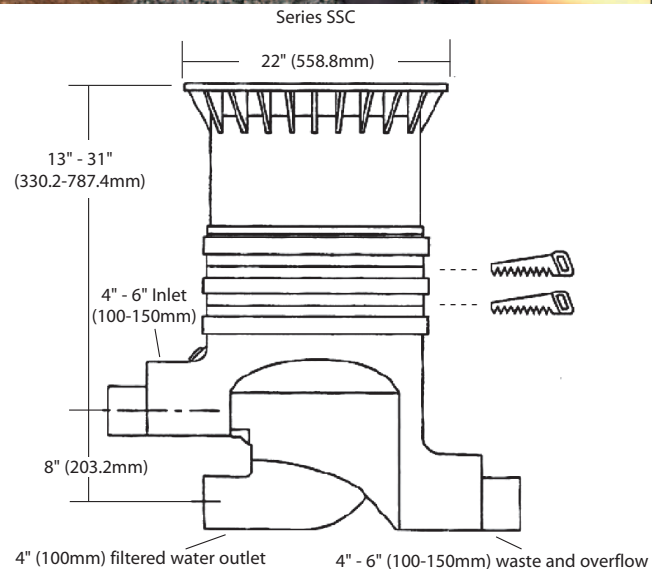

### FEATURES

- Can manage roof areas up to 5,000 Sq. Ft.
- Standard 4 or 6 inch (100-150mm) diameter ports
- Field modified filter base for shallow inverts
- Lockable access cover
- Rust proof thermoplastic construction
- Optional solid cast iron cover

### HOW TO ORDER – OPTIONS

*Example: SSC-00; Self-Cleaning Filter-Small, Standard Polymer Cover*

BRAE product specifications in U.S. customary units and metric are approximate and are provided for reference only. For precise measurements, please contact BRAE Technical Service. BRAE reserves the right to change or modify product design, construction, specifications, or materials without prior notice and without incurring any obligation to make such changes and modifications on BRAE products previously or subsequently sold.