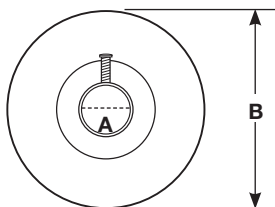

## Escutcheons

Sure Grip – Regular Pattern

Sure Grip – Box Type

Bell Shaped – Deep Pattern

Cast Brass with Set Screws

MODEL	✓TO SUBMIT	DESCRIPTION	A		B		FINISH
			in	mm	in	mm	
<b>Sure Grip - Regular Pattern</b>							
780 003		3/8" IPS	3/8	10	2 1/2	64	Chrome
780 203		5/8" OD (for 1/2" copper tubing)	5/8	16	2 1/2	64	Chrome
781 003		1/2" IPS	1/2	13	2 1/2	64	Chrome
783 003		3/4" IPS	3/4	19	2 1/2	64	Chrome
784 003		1 1/2" IPS	1 1/2	38	3 1/2	89	Chrome
785 003		2" IPS	2	51	3 1/2	89	Chrome
782 203		7/8" OD (for 3/4" copper tubing)	7/8	22	3	76	Chrome
784 103		1 1/2" OD tube	1 1/2	38	3	76	Chrome
<b>Sure Grip - Flat Type</b>							
780 00PB		3/8" IPS	3/8	10	2 1/2	64	Polished Brass
781 00PB		1/2" IPS	1/2	13	2 1/2	64	Polished Brass
780 20PB		5/8" OD	5/8	16	2 1/2	64	Polished Brass
784 10PB		1 1/2" OD tube	1 1/2	38	3	76	Polished Brass
<b>Sure Grip - Box Type</b>							
1145 003		1 1/4" tube	1 1/4	32	3	76	Chrome
1147 003		1 1/2" tube	1 1/2	38	3	76	Chrome
1148 003		2" tube	2	51	3	76	Chrome
1149 003		1 1/4" IPS	1 1/4	32	3	76	Chrome
1150 003		1 1/2" IPS	1 1/2	38	3	76	Chrome
1147 00PB		1 1/2" OD tube	1 1/2	38	3	76	Polished Brass
1150 00PB		1 1/2" IPS	1 1/2	38	3	76	Polished Brass
<b>Bell Shaped - Deep Pattern</b>							
786 003		3/8" IPS	3/8	10	2 3/4	70	Chrome
787 003		1/2" IPS	1/2	13	2 3/4	70	Chrome
788 20PB		5/8" OD	5/8	16	2 1/4	57	Polished Brass
789 003		1 1/2" OD tube	1 1/4	32	3	76	Chrome
789 103		1 1/2" OD tube	1 1/2	38	3	76	Chrome
781 20PB		1 1/16" OD for copper valves with 5" extension	1 1/16	27	2 1/4	57	Polished Brass
<b>Cast Brass with Set Screws</b>							
780 CB		3/8" IPS	3/8	10	2 1/2	64	Chrome Plated Cast Brass
781 CB		1/2" IPS	1/2	13	2 1/2	64	Chrome Plated Cast Brass
782 CB		1 1/4" IPS	1 1/4	32	2 1/2	64	Chrome Plated Cast Brass
784 CB		1 1/2" IPS	1 1/2	38	2 1/2	64	Chrome Plated Cast Brass
785 CB		2" IPS	2	51	2 1/2	64	Chrome Plated Cast Brass
786 CB		1 1/4" OD	1 1/4	32	3	76	Chrome Plated Cast Brass
787 CB		1 1/2" OD	1 1/2	38	3	76	Chrome Plated Cast Brass
<b>Flat Escutcheons</b>							
C780 PB		3/8" IPS	3/8	10	2 1/2	64	Polished Brass
C781 PB		1/2" IPS	1/2	13	2 1/2	64	Polished Brass