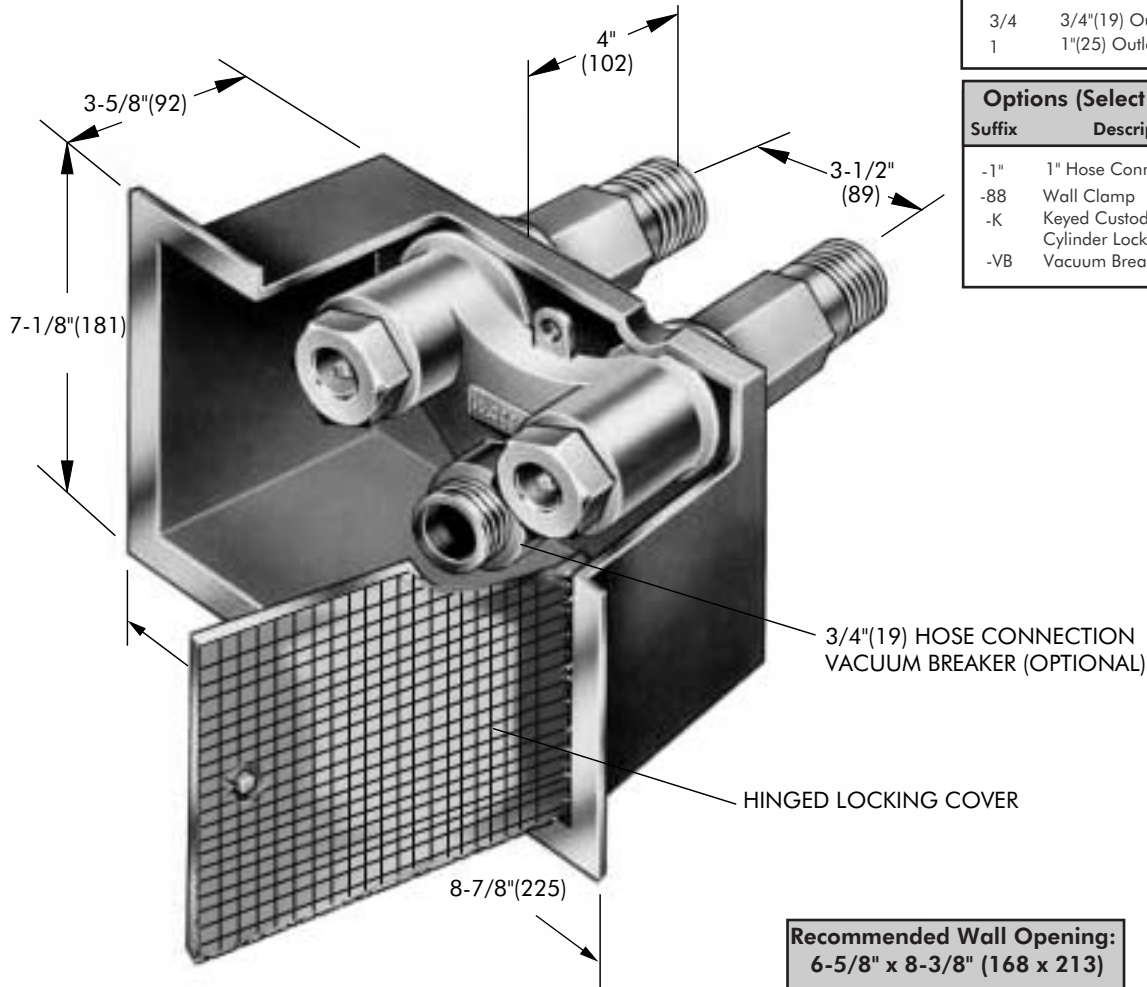

**HY-300-2**  
Tag: \_\_\_\_\_

**Duo-Temp Mild Climate  
Wall Hydrant Encased Type**

**SPECIFICATION:** Watts Drainage Products HY-300-2 concealed key operated dual-temp mild climate wall hydrant with nickel bronze box and door, polished bronze hydrant face, 3/4"(19) hose connection, all bronze head, seat casting and internal working parts, galvanized wall casing, and hydrant key.

Order Code: **HY-300-2-**  -

Ex. **HY-300-2-3/4-VB-K**

Outlet Size (Select One)		
Suffix	Description	
3/4	3/4"(19) Outlet	<input type="checkbox"/>
1	1"(25) Outlet	<input type="checkbox"/>

Options (Select One or More)		
Suffix	Description	
-1"	1" Hose Connection	<input type="checkbox"/>
-88	Wall Clamp	<input type="checkbox"/>
-K	Keyed Custodian Operation Cylinder Lock	<input type="checkbox"/>
-VB	Vacuum Breaker	<input type="checkbox"/>