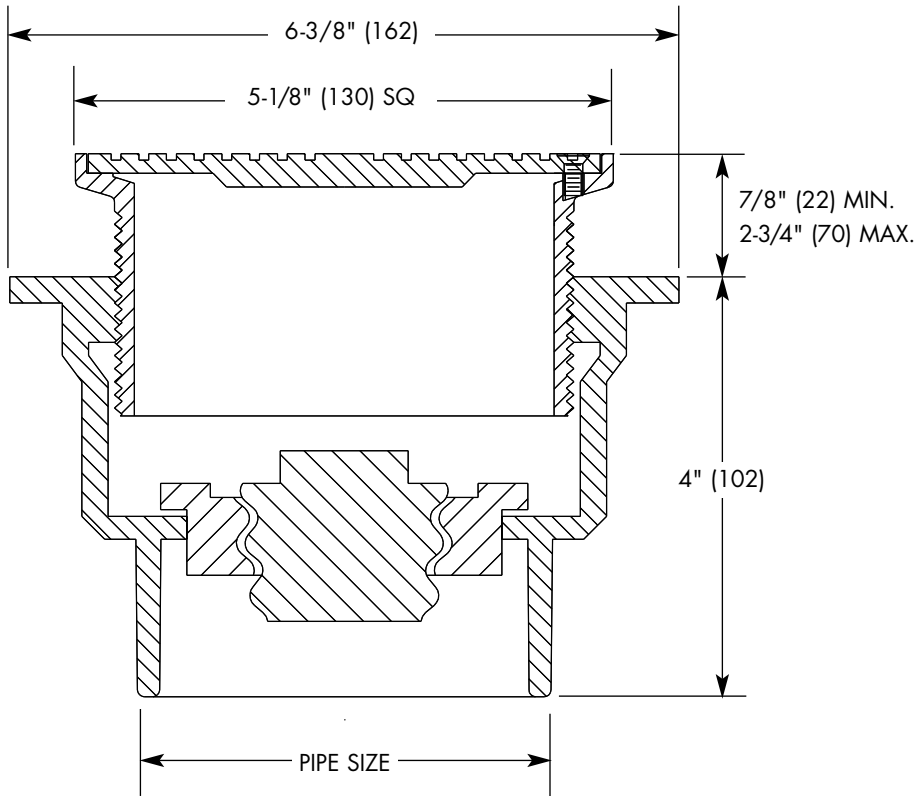

**CO12-SQ**

Tag: \_\_\_\_\_

**PVC/ABS Adjustable  
Floor Cleanout  
w/Square Top**

**PROLINE**

**SPECIFICATION:** Watts ProLine CO12-SQ PVC or ABS adjustable floor cleanout with square nickel bronze, ductile iron, or stainless steel top, and removable poly cleanout plug.

Pipe Sizing (Select One)		
Suffix	Description	
-2PVC	2" PVC	<input type="checkbox"/>
-2ABS	2" ABS	<input type="checkbox"/>
-3PVC	3" PVC	<input type="checkbox"/>
-3ABS	3" ABS	<input type="checkbox"/>
-4PVC	4" PVC	<input type="checkbox"/>
-4ABS	4" ABS	<input type="checkbox"/>