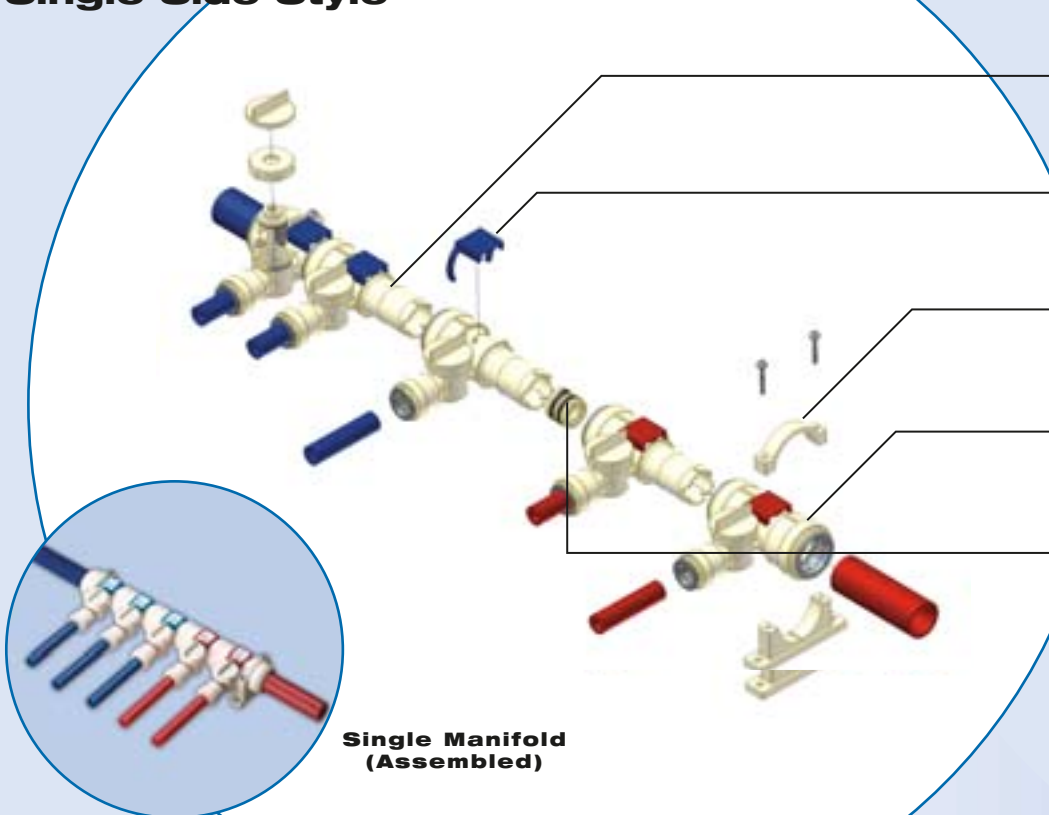

Single Side Style

**Single Manifold
(Assembled)**

- Single Stem Body
- Label Plates
- Single Side Mounting Kit
- Single Union Body
- Divider Plug