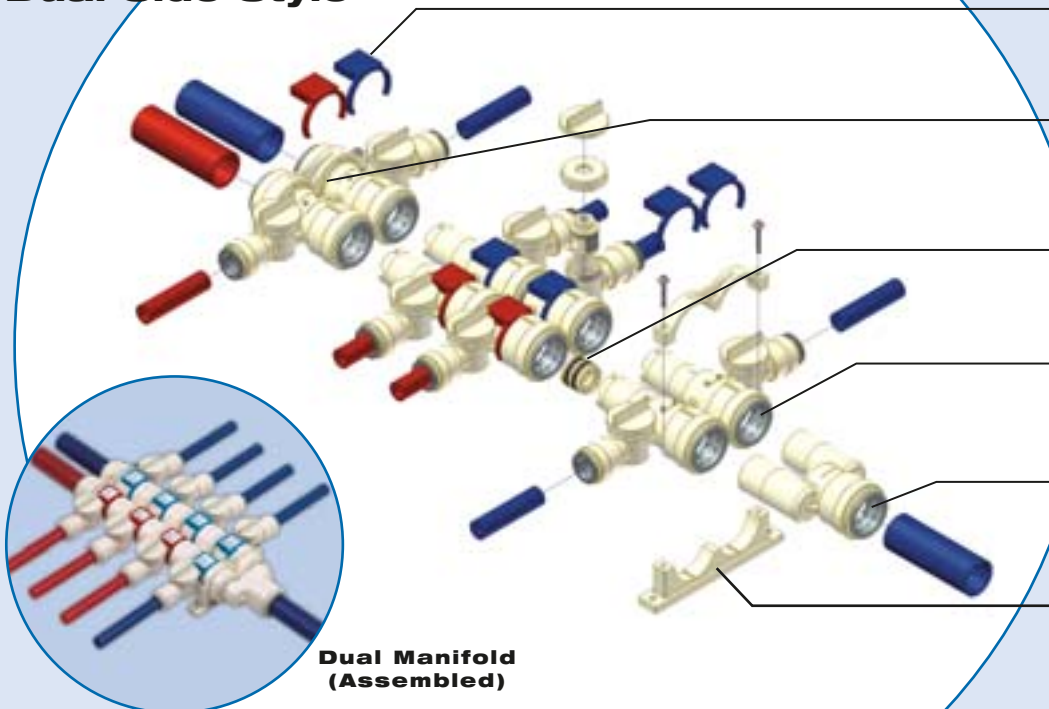

Quick-Connect

35 Series
Quick Connect
Manifolds

WATTS®

A Breaker Box for your Plumbing System

35 Series Quick Connect Manifold

Watts Sea Tech Manifolds operate much like an electrical breaker box. The main water supply lines bring water into the manifold and individual distribution lines move water out to each fixture. All outlets have a built in valve which allows you the ability to stop the water flow to any single fixture without shutting down the entire water system.

The new Watts Sea Tech Manifold System utilizes an exclusive modular design. Manifold Sections can be purchased individually and simply snapped together to create the ideal configuration for each application.

35 Series Quick Connect Manifold

35 Series Quick Connect Manifold Dual Side Style

**Dual Manifold
(Assembled)**

-  Label Plates
-  Dual Union Body
-  Divider Plug
-  Dual Stem Body
-  Return End
-  Dual Side Mounting Kit

Features

- Integral High-Flow Shut-off Valves
- Eliminates Fittings
- Modular design allows for flexibility
- Increase water flow
- Servicable Shut-off Valves
- Can be used with PEX, CPVC, PB and copper pipe
- Field Configurable
- Available in single or dual outlet configurations