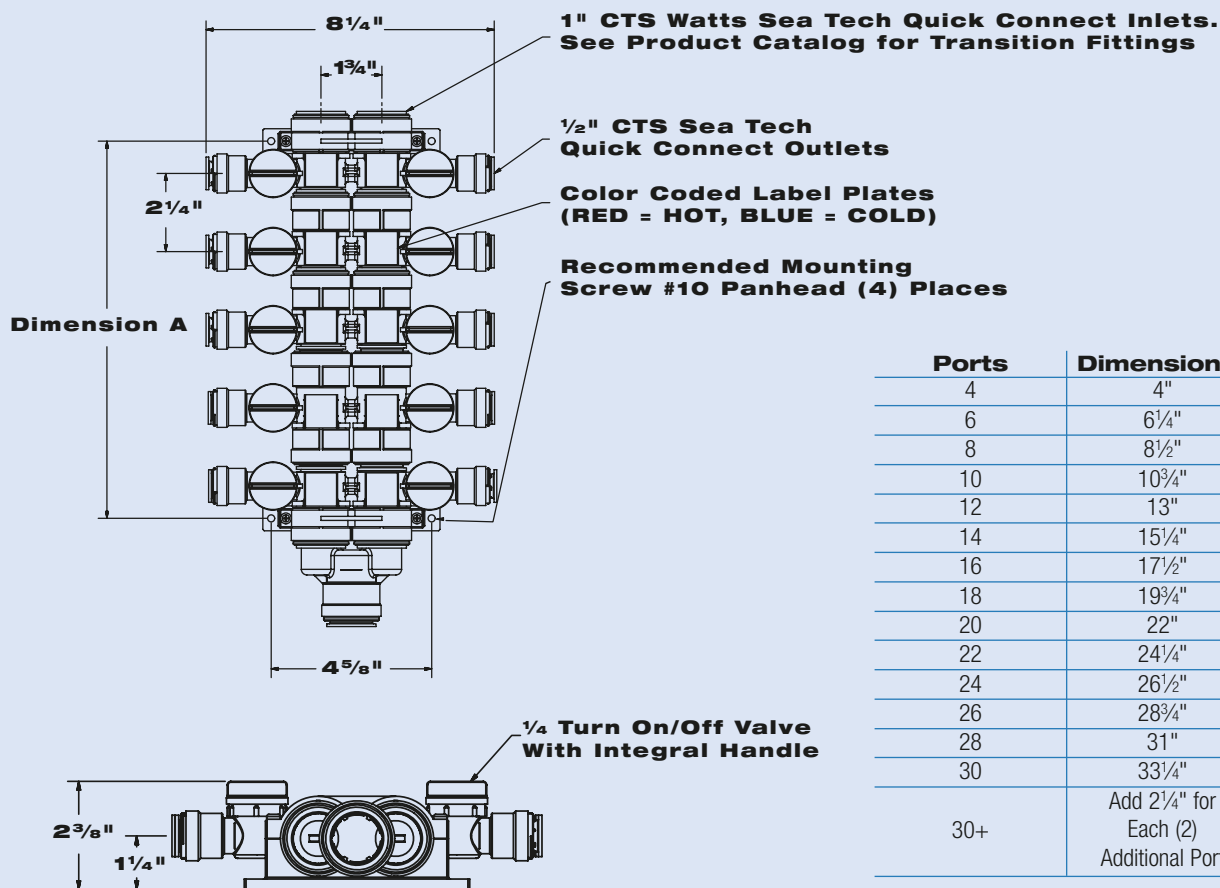

Quick-Connect

35 Series
Quick Connect
Manifolds

WATTS®

A Breaker Box for your Plumbing System

35 Series Quick Connect Manifold

Watts Sea Tech Manifolds operate much like an electrical breaker box. The main water supply lines bring water into the manifold and individual distribution lines move water out to each fixture. All outlets have a built in valve which allows you the ability to stop the water flow to any single fixture without shutting down the entire water system.

The new Watts Sea Tech Manifold System utilizes an exclusive modular design. Manifold Sections can be purchased individually and simply snapped together to create the ideal configuration for each application.

Performance ratings

100psi@180°F 6.8bar@82°C
250psi@75°F 17.25bar@24°C

- Complies with NSF and FDA standards
- All Inlets are 1" CTS, use a Reducing Stem to create other inlet sizes

Installation Dimensions

35 Series Quick Connect Manifold

35 Series Quick Connect Manifold Dual Side Style

**Dual Manifold
(Assembled)**

-  Label Plates
-  Dual Union Body
-  Divider Plug
-  Dual Stem Body
-  Return End
-  Dual Side Mounting Kit