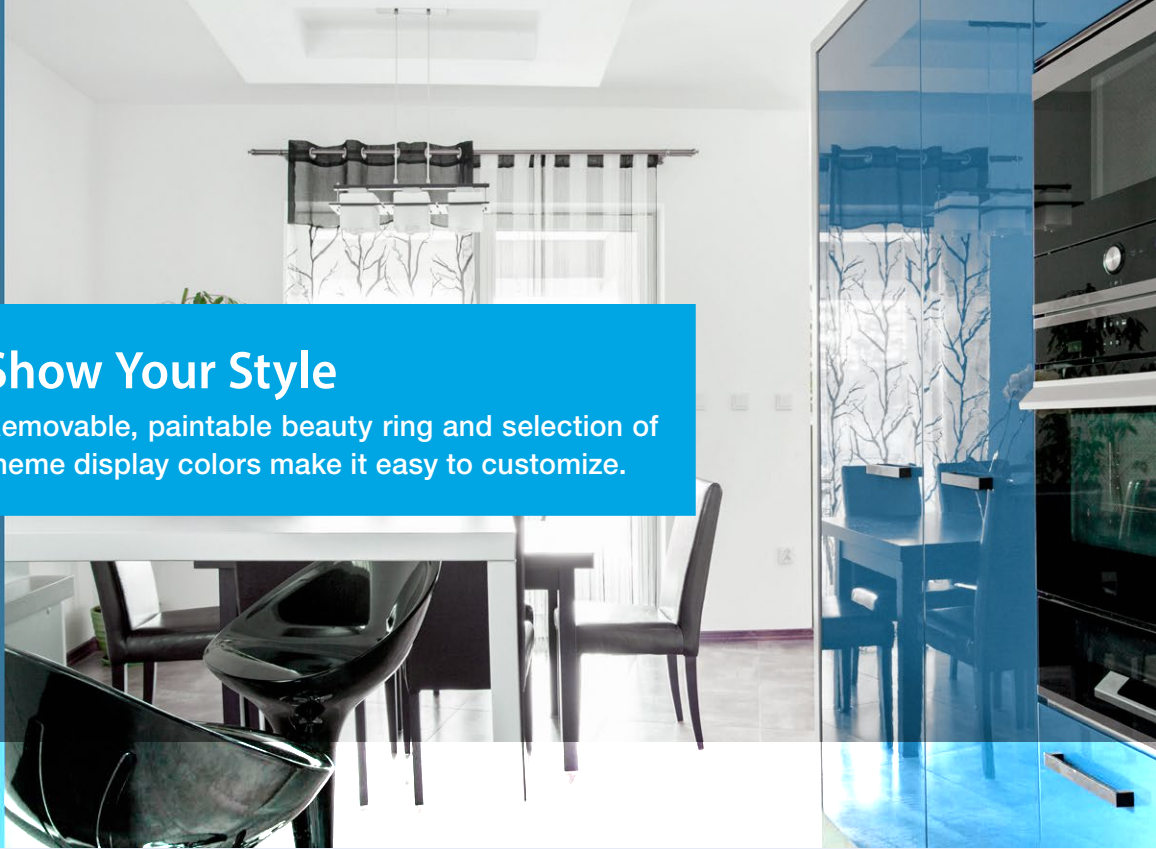

Show Your Style

Removable, paintable beauty ring and selection of theme display colors make it easy to customize.

'Espresso' theme display

SunStat Connect

Wi-Fi for remote access plus the highest level of comfort, convenience and efficiency.