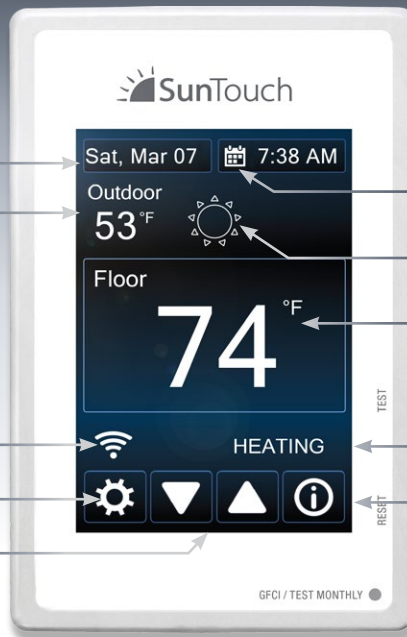

SunStat® Thermostats

For electric floor heating systems

The Next Generation of Sun

Adjust settings from anywhere

Remotely access your floor heating system via a mobile app or web browser. Adjust the temperature while sitting on the couch or switch your system to energy saving mode when you are away from home.

Choose a custom theme to match your decor

Blend in or be bold with one of five color themes.

SunStat Connect Programmable Control

Wi-Fi 

- *Current date & time
- Outdoor temperature
- *Secondary temperature or setpoint
- Wi-Fi connection is on
- *Settings
- *Adjust the preferred temperature

- *Schedule is enabled
- Weather display
- *Current floor or air temperature
(Select between floor temperature control with optional air override or air temperature control alone)
- *Operational status
- *Help screens

Show Your Style

Removable, paintable beauty ring and selection of theme display colors make it easy to customize.

'Espresso' theme display

SunStat Connect

Wi-Fi for remote access plus the highest level of comfort, convenience and efficiency.