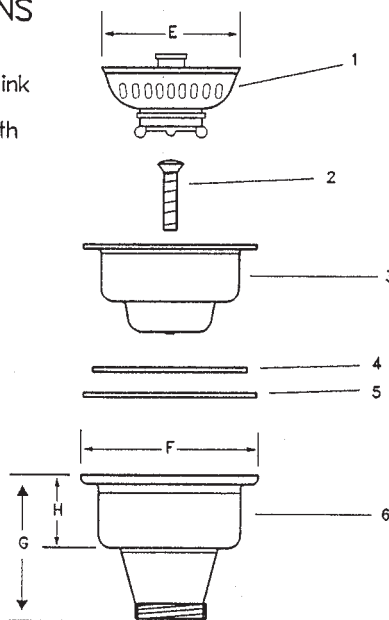

Sink Accessories

Sink Over-Flo

OVFASSY SINK OVER-FLO ASSEMBLY WITH 18" OF TUBING
 (OVERFLO ASSEMBLY IS SOLD AS PART OF A SINK. ASSEMBLIES ARE NOT SOLD AS SEPARATE COMPONENTS. WHEN ORDERING, PLEASE SPECIFY SINK NUMBER + OVFASSY)
 OF38555-150 ADDITIONAL FLEX TUBING BY INCH

Basket Strainer

INSTALLATION INSTRUCTIONS

A Place strainer body (3) in sink opening with smaller dry fixing, washer (4) underneath as shown.

B Position larger sponge washer (5) on plastic underbody (6) and secure to strainer body by hand tightening stainless steel pin (2).

C Position strainer top (1) in strainer body.

D Press down on black handle of strainer top to retain water in sink bowl and pull gently to release water for normal discharge.

SYMBOL	E	F	G	H
BasketStrainer	3-1/8	4-1/2	3-1/4	1-3/4