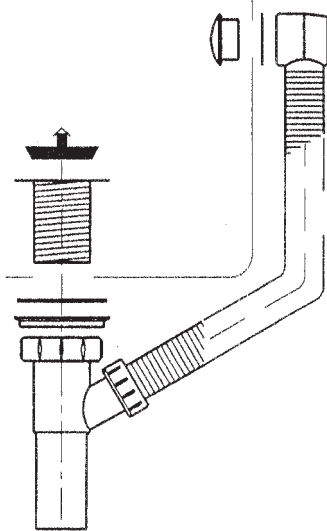

Sink Accessories

Sink Over-Flo

OVFASSY SINK OVER-FLO ASSEMBLY WITH 18" OF TUBING
 (OVERFLO ASSEMBLY IS SOLD AS PART OF A SINK. ASSEMBLIES ARE NOT SOLD AS SEPARATE COMPONENTS. WHEN ORDERING, PLEASE SPECIFY SINK NUMBER + OVFASSY)
 OF38555-150 ADDITIONAL FLEX TUBING BY INCH

Basket Strainer

INSTALLATION INSTRUCTIONS

A Place strainer body (3) in sink opening with smaller dry fixing, washer (4) underneath as shown.

B Position larger sponge washer (5) on plastic underbody (6) and secure to strainer body by hand tightening stainless steel pin (2).

C Position strainer top (1) in strainer body.

D Press down on black handle of strainer top to retain water in sink bowl and pull gently to release water for normal discharge.

SYMBOL	E	F	G	H
BasketStrainer	3-1/8	4-1/2	3-1/4	1-3/4