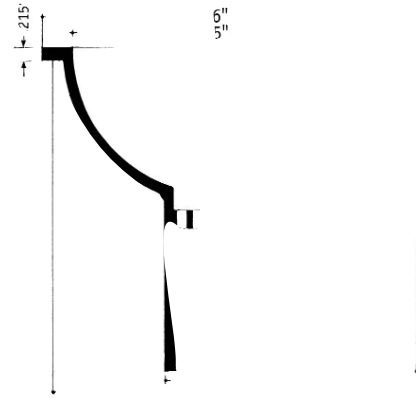

Black Polypropylene Cup Sinks

CS1

1½" AMER. STD.
PIPE THREAD

CS3

CS2

1½" Amer. Std.
pipe thread

CS5

1½" Amer. Std. pipe thread

All diameters $\pm \frac{1}{32}$ "

All sinks supplied with stopper

Cup Sinks Black Polypropylene

CS6

Waste Assembly

Model	A	B	C	D
WA-1	2.48	.23	4.24	3.62
WA-2	3.24	.20	4.21	3.60
WA-3	4.14	.20	4.28	2.90

CS7

Standing Waste Assembly