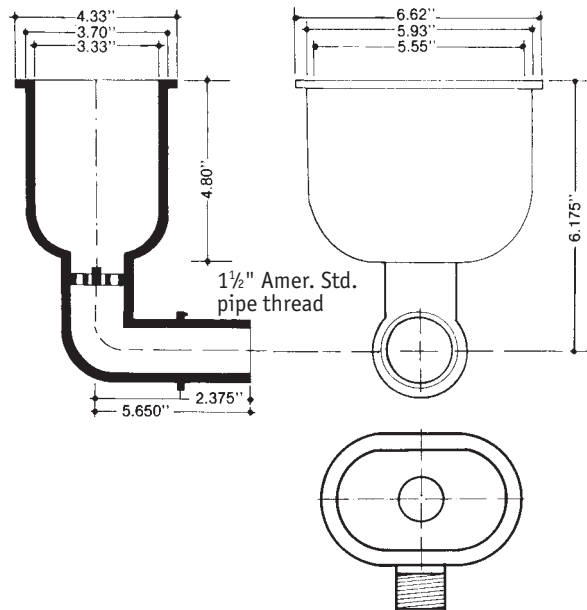

Black Polypropylene Cup Sinks

CS1

1½" AMER. STD.
PIPE THREAD

CS3

CS2

1½" Amer. Std.
pipe thread

CS5

1½" Amer. Std. pipe thread

All diameters $\pm \frac{1}{32}$ "

All sinks supplied with stopper

Cup Sinks Black Polypropylene

CS6

Waste Assembly

Model	A	B	C	D
WA-1	2.48	.23	4.24	3.62
WA-2	3.24	.20	4.21	3.60
WA-3	4.14	.20	4.28	2.90

CS7

Standing Waste Assembly