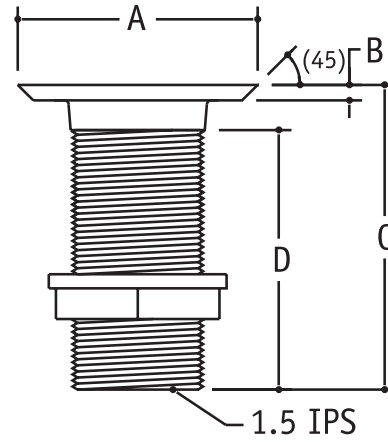

Black Polypropylene Cup Sinks

CS1

1½" AMER. STD.
PIPE THREAD

CS3

CS2

1½" Amer. Std.
pipe thread

CS5

1½" Amer. Std. pipe thread

All diameters $\pm \frac{1}{32}$ "

All sinks supplied with stopper

Cup Sinks Black Polypropylene

CS6

Waste Assembly

Model	A	B	C	D
WA-1	2.48	.23	4.24	3.62
WA-2	3.24	.20	4.21	3.60
WA-3	4.14	.20	4.28	2.90

CS7

Standing Waste Assembly