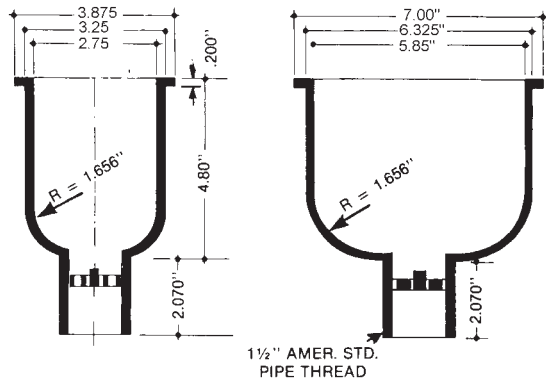

Black Polypropylene Cup Sinks

CS1

1½" AMER. STD.
PIPE THREAD

CS3

CS2

1½" Amer. Std.
pipe thread

CS5

1½" Amer. Std. pipe thread

All diameters $\pm \frac{1}{32}$ "

All sinks supplied with stopper

Cup Sinks Black Polypropylene

CS6

Waste Assembly

Model	A	B	C	D
WA-1	2.48	.23	4.24	3.62
WA-2	3.24	.20	4.21	3.60
WA-3	4.14	.20	4.28	2.90

CS7

Standing Waste Assembly