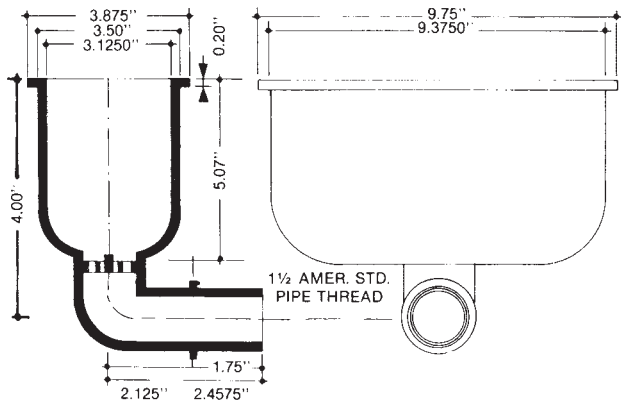

Black Polypropylene Cup Sinks

CS1

1½" AMER. STD.
PIPE THREAD

CS3

CS2

1½" Amer. Std.
pipe thread

CS5

1½" Amer. Std. pipe thread

All diameters $\pm \frac{1}{32}$ "

All sinks supplied with stopper

Cup Sinks Black Polypropylene

CS6

Waste Assembly

Model	A	B	C	D
WA-1	2.48	.23	4.24	3.62
WA-2	3.24	.20	4.21	3.60
WA-3	4.14	.20	4.28	2.90

CS7

Standing Waste Assembly