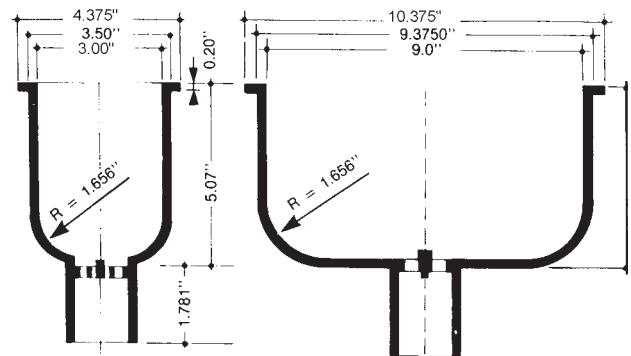

Black Polypropylene Cup Sinks

CS1

1½" AMER. STD.
PIPE THREAD

CS3

CS2

1½" Amer. Std.
pipe thread

CS5

1½" Amer. Std. pipe thread

All diameters $\pm \frac{1}{32}$ "

All sinks supplied with stopper

Cup Sinks Black Polypropylene

CS6

Waste Assembly

Model	A	B	C	D
WA-1	2.48	.23	4.24	3.62
WA-2	3.24	.20	4.21	3.60
WA-3	4.14	.20	4.28	2.90

CS7

Standing Waste Assembly