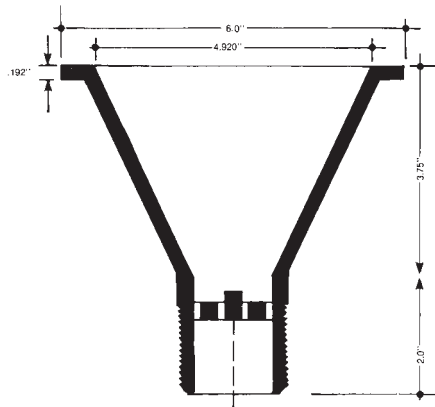

All diameters $\pm \frac{1}{32}$ "

All sinks supplied with stopper

Cup Sinks Black Polypropylene

CS6

Waste Assembly

Model	A	B	C	D
WA-1	2.48	.23	4.24	3.62
WA-2	3.24	.20	4.21	3.60
WA-3	4.14	.20	4.28	2.90

CS7

Standing Waste Assembly