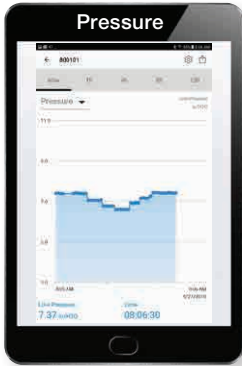

## Gas Flow and Pressure Measurement System

### Take the guesswork out of YOUR work

- Save time during your start up and commissioning process
- Quickly diagnose gas flow or pressure issues with confidence
- Automatically converts gas flow rate (CFH) to capacity (BTU/hr)
- View and log real time data via a Bluetooth connected smart device
- Compact, lightweight and easy to install

# Connect with Confidence®

Pressure Reading in "w.c.

Flow readings in Cubic Feet per Hour (CFH)

Heat Energy Capacity in BTU/Hr