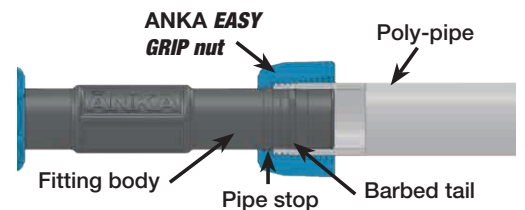

Connecting to Poly-pipe