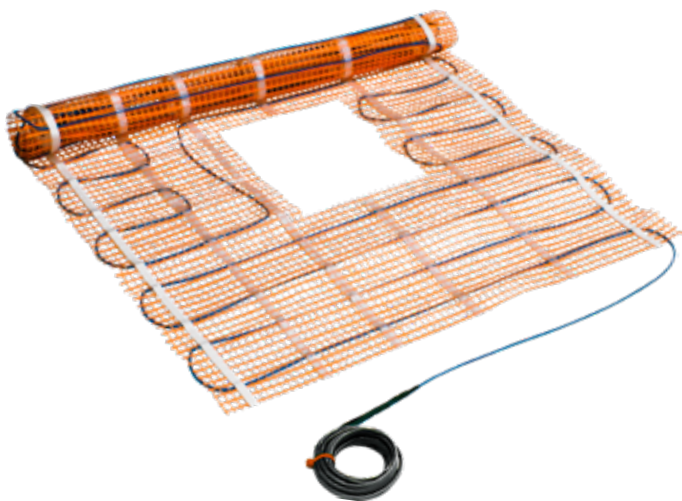

ShowerMat™

Add a Touch Of Luxury

Add a touch of luxury to your tile shower installations

SunTouch® ShowerMat™

Tile & stone feel warm & soothing when installed over an operating ShowerMat™. With this simple addition, you can improve comfort & floor surface drying times.

ShowerMats are installed in thinset mortar above the shower pan liner. They can be individually controlled, or operated by the same control as other floor heated areas of the bathroom. ShowerMat makes it easy to install separate heating in the shower, as recommended by UL.

Features

- Operated by any SunStat® Thermostat
- Secured with glue gun or 2-sided tape
- Open-weave mesh allows mortar to easily bond with underlying material
- Low-profile
- 25 year limited warranty

Contact us for more information

Quote@WarmYourFloor.com • 866-558-3369

Specifications

- Catalog stock item
- 4" center drain cut out
- 120 V power
- 10' power lead for installation outside of the shower

Shower base size	Order #	Model #
36" x 60"	81017075	C12120010ST-S3660
48" x 48"	81017076	C12120010ST-S4848