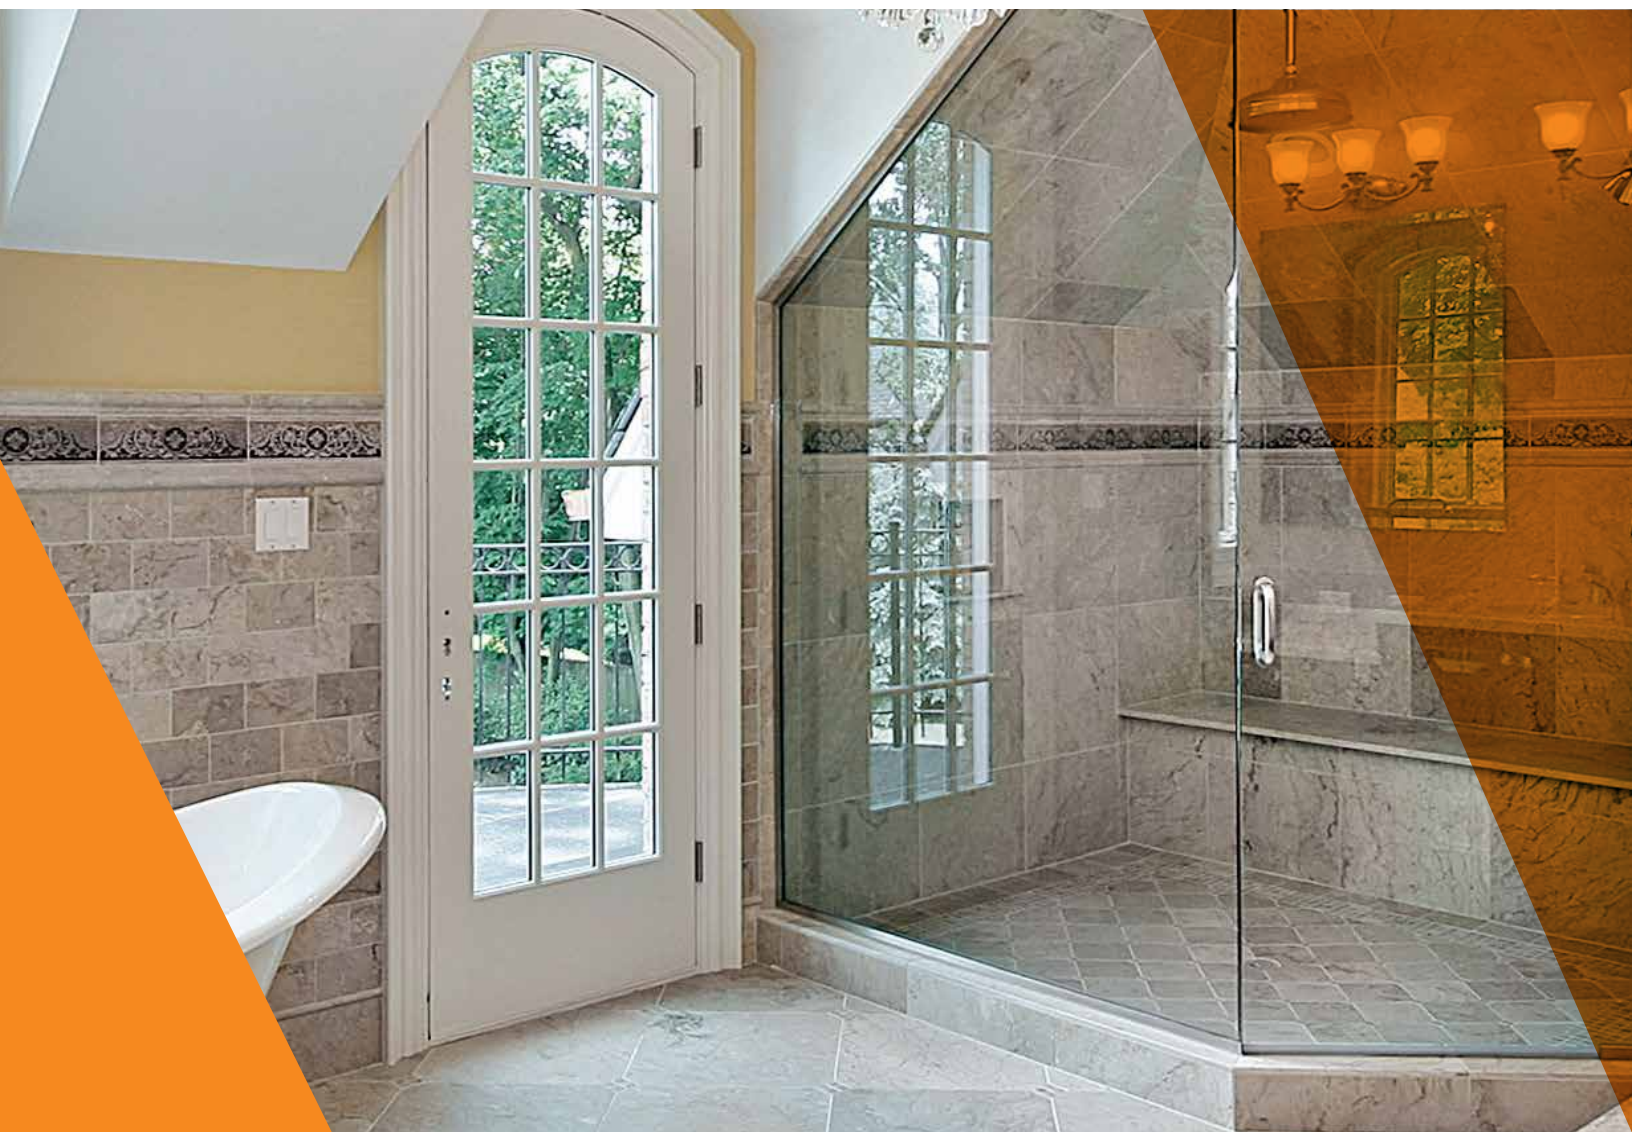

ShowerMat™

Add a Touch Of Luxury

Add a touch of luxury to your tile shower installations

SunTouch® ShowerMat™

Tile & stone feel warm & soothing when installed over an operating ShowerMat™. With this simple addition, you can improve comfort & floor surface drying times.

ShowerMats are installed in thinset mortar above the shower pan liner. They can be individually controlled, or operated by the same control as other floor heated areas of the bathroom. ShowerMat makes it easy to install separate heating in the shower, as recommended by UL.