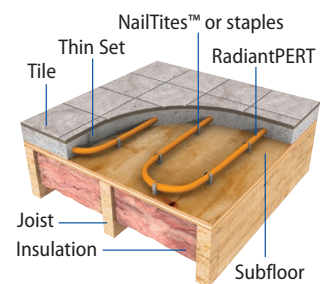

- Take advantage of the greater flexibility and proven performance of RadiantPERT tubing.
- Strong, reliable connection system for RadiantPERT utilizing ASTM F1960 PEX rings and brass fittings.
- Available in 3/8", 1/2", 5/8" and 3/4" sweat and thread adapter, directional, and stainless steel manifold connection styles.
- Utilize existing ASTM F1960 expander tools or Milwaukee Tools M12™ or M18™ Cordless ProPex® expansion tools.
- Go/No Go gauges are not required.

RadiantPERT applications

Dry-panel

Slab on-grade

Below subfloor

Thin-slab

RadiantPERT Tubing

Description	Pkg Qty	Model Number	Order Number	Wt (lbs)	UPC Code
3/8" RadiantPERT x 600' Coil	1	PT032061-600	81016322	25	840213177324
1/2" RadiantPERT x 300' Coil	1	PT-032081-300	81016323	16	840213177331
1/2" RadiantPERT x 1000' Coil	1	PT-032081-1000	81016324	54	840213177348
5/8" RadiantPERT x 100' Coil	1	PT032101-100	81019452	8	840213210939
5/8" RadiantPERT x 300' Coil	1	PT032101-300	81019453	23	840213210946
5/8" RadiantPERT x 500' Coil	1	PT032101-500	81016325	38	840213177355
5/8" RadiantPERT x 1200' Coil	1	PT032101-1200	81016326	91	840213177362
3/4" RadiantPERT x 300' Coil	1	PT032121-300	81016327	31	840213177379
3/4" RadiantPERT x 500' Coil	1	PT032121-500	81016328	51	840213177386
3/4" RadiantPERT x 1200' Coil	1	PT032121-1200	81016329	122	840213177393
1" RadiantPERT x 300' Coil	1	PT032161-300	81016330	50	840213177409