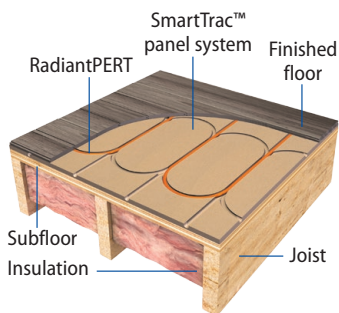

RadiantPERT applications

Dry-panel