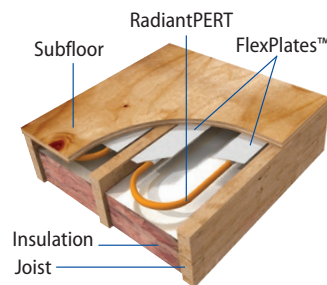

- Take advantage of the greater flexibility and proven performance of RadiantPERT tubing.
- Strong, reliable connection system for RadiantPERT utilizing ASTM F1960 PEX rings and brass fittings.
- Available in 3/8", 1/2", 5/8" and 3/4" sweat and thread adapter, directional, and stainless steel manifold connection styles.
- Utilize existing ASTM F1960 expander tools or Milwaukee Tools M12™ or M18™ Cordless ProPex® expansion tools.
- Go/No Go gauges are not required.

RadiantPERT applications

Dry-panel

Slab on-grade

Below subfloor

Thin-slab

RadiantPERT Tubing

Description	Pkg Qty	Model Number	Order Number	Wt (lbs)	UPC Code
3/8" RadiantPERT x 600' Coil	1	PT032061-600	81016322	25	840213177324
1/2" RadiantPERT x 300' Coil	1	PT-032081-300	81016323	16	840213177331
1/2" RadiantPERT x 1000' Coil	1	PT-032081-1000	81016324	54	840213177348
5/8" RadiantPERT x 100' Coil	1	PT032101-100	81019452	8	840213210939
5/8" RadiantPERT x 300' Coil	1	PT032101-300	81019453	23	840213210946
5/8" RadiantPERT x 500' Coil	1	PT032101-500	81016325	38	840213177355
5/8" RadiantPERT x 1200' Coil	1	PT032101-1200	81016326	91	840213177362
3/4" RadiantPERT x 300' Coil	1	PT032121-300	81016327	31	840213177379
3/4" RadiantPERT x 500' Coil	1	PT032121-500	81016328	51	840213177386
3/4" RadiantPERT x 1200' Coil	1	PT032121-1200	81016329	122	840213177393
1" RadiantPERT x 300' Coil	1	PT032161-300	81016330	50	840213177409