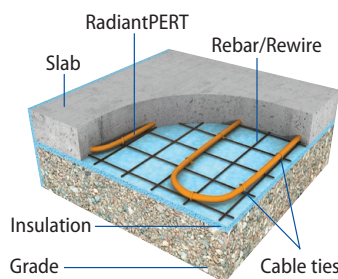

Introducing ASTM F1960 Cold Expansion Fittings for RadiantPERT™

Use RadiantPERT as distribution piping for:

- Radiant heating/cooling systems
- Snow melting systems
- Radiators
- Baseboard
- Fan coils or kickspace heaters

- Take advantage of the greater flexibility and proven performance of RadiantPERT tubing.
- Strong, reliable connection system for RadiantPERT utilizing ASTM F1960 PEX rings and brass fittings.
- Available in 3/8", 1/2", 5/8" and 3/4" sweat and thread adapter, directional, and stainless steel manifold connection styles.
- Utilize existing ASTM F1960 expander tools or Milwaukee Tools M12™ or M18™ Cordless ProPex® expansion tools.
- Go/No Go gauges are not required.

RadiantPERT applications

Dry-panel

Slab on-grade

Below subfloor

Thin-slab

RadiantPERT Tubing

Description	Pkg Qty	Model Number	Order Number	Wt (lbs)	UPC Code
3/8" RadiantPERT x 600' Coil	1	PT032061-600	81016322	25	840213177324
1/2" RadiantPERT x 300' Coil	1	PT-032081-300	81016323	16	840213177331
1/2" RadiantPERT x 1000' Coil	1	PT-032081-1000	81016324	54	840213177348
5/8" RadiantPERT x 100' Coil	1	PT032101-100	81019452	8	840213210939
5/8" RadiantPERT x 300' Coil	1	PT032101-300	81019453	23	840213210946
5/8" RadiantPERT x 500' Coil	1	PT032101-500	81016325	38	840213177355
5/8" RadiantPERT x 1200' Coil	1	PT032101-1200	81016326	91	840213177362
3/4" RadiantPERT x 300' Coil	1	PT032121-300	81016327	31	840213177379
3/4" RadiantPERT x 500' Coil	1	PT032121-500	81016328	51	840213177386
3/4" RadiantPERT x 1200' Coil	1	PT032121-1200	81016329	122	840213177393
1" RadiantPERT x 300' Coil	1	PT032161-300	81016330	50	840213177409