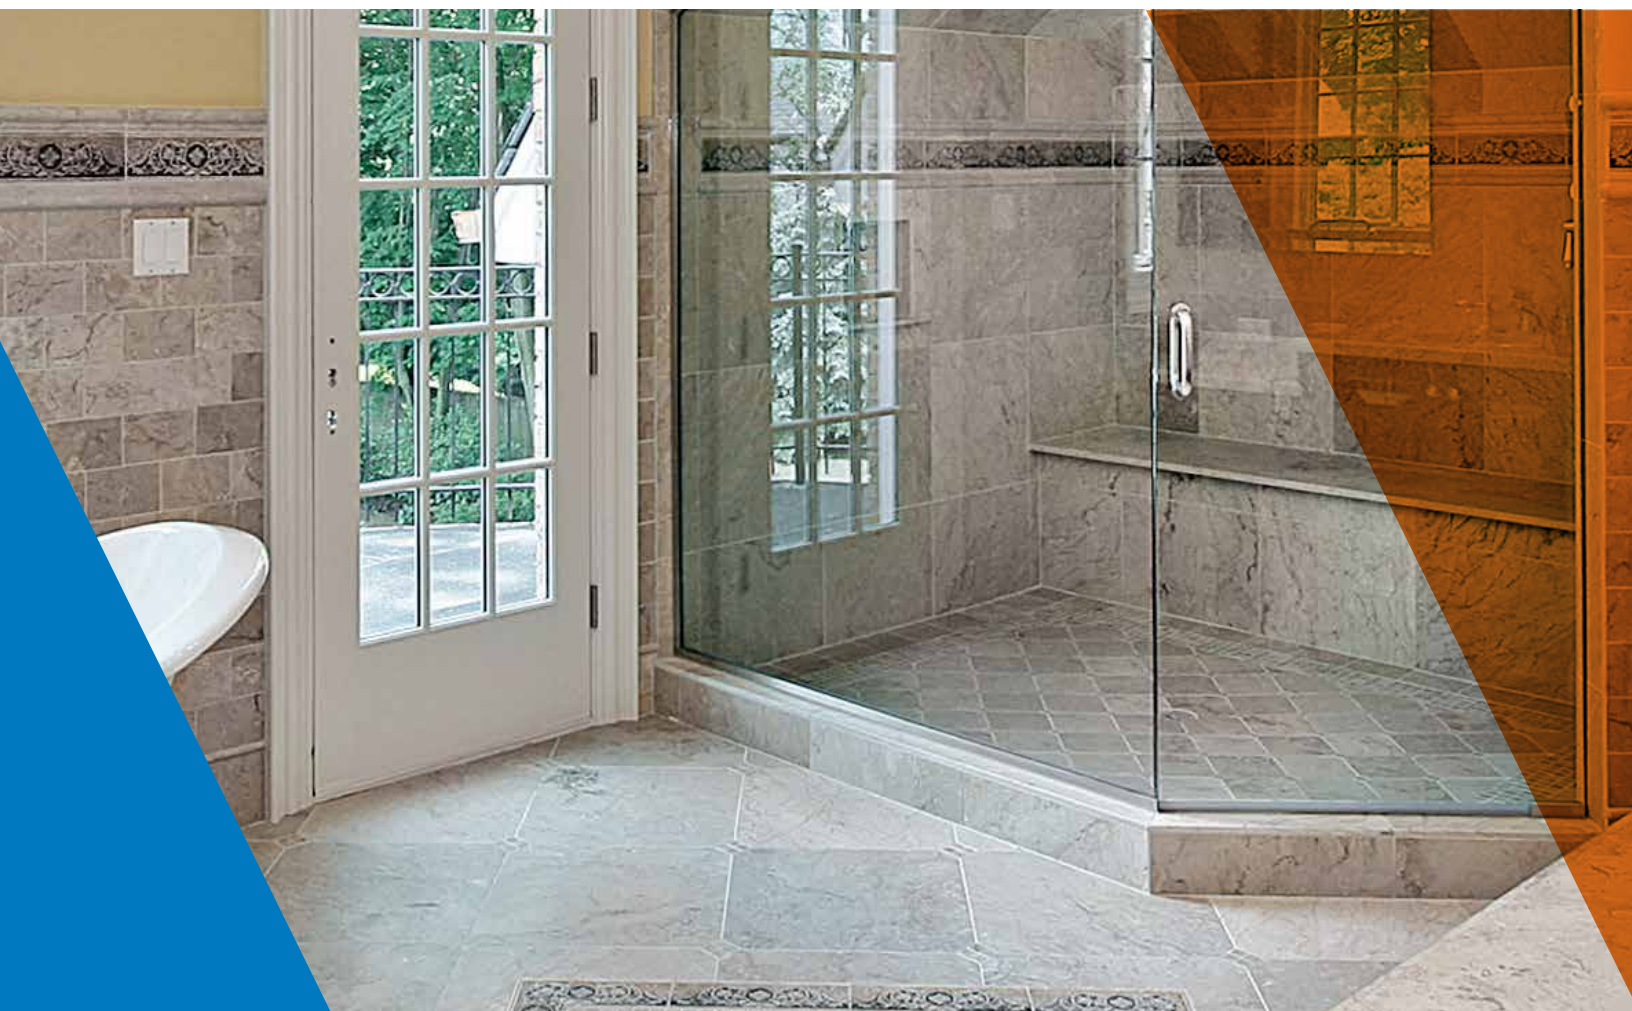

ShowerMat™

Add a Touch Of Luxury

Add a touch of luxury to your tile shower installations

ShowerMat™

Tile & stone feel warm & soothing when installed over an operating ShowerMat™. With this simple addition, you can improve comfort & floor surface drying times.

ShowerMats are installed in thinset mortar above the shower pan liner. They can be individually controlled, or operated by the same control as other floor heated areas of the bathroom. ShowerMat™ makes it easy to install a separate heating system in the shower.

Specifications

- Catalog stock item
- 4" center drain cut out
- 120 V power
- 10' power lead for installation outside of the shower

Shower base size	Order #	Model #
36" x 60"	81018140	C12120010HW-S3660
48" x 48"	81018141	C12120010HW-S4848