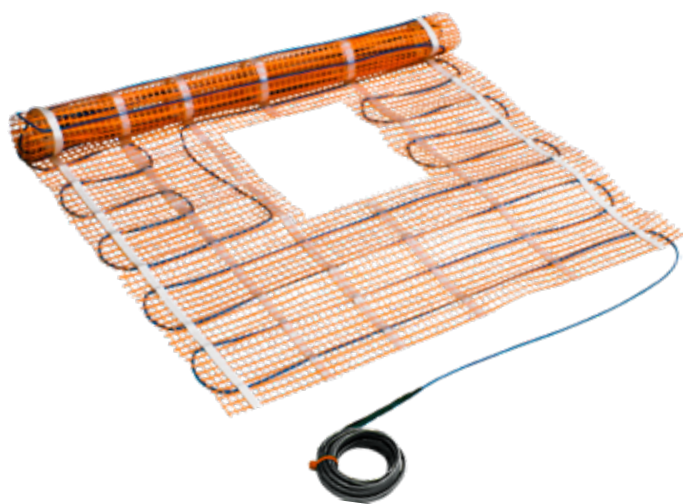

ShowerMat™

Add a Touch Of Luxury

Add a touch of luxury to your tile shower installations

ShowerMat™

Tile & stone feel warm & soothing when installed over an operating ShowerMat™. With this simple addition, you can improve comfort & floor surface drying times.

ShowerMats are installed in thinset mortar above the shower pan liner. They can be individually controlled, or operated by the same control as other floor heated areas of the bathroom. ShowerMat™ makes it easy to install a separate heating system in the shower.

Features

- Operated by any SunStat® Thermostat
- Secured with glue gun or 2-sided tape
- Open-weave mesh allows mortar to easily bond with underlying material
- Low-profile
- 25 year limited warranty

Contact us for more information
designs@wattswater.com • 800-276-2419

Specifications

- Catalog stock item
- 4" center drain cut out
- 120 V power
- 10' power lead for installation outside of the shower

Shower base size	Order #	Model #
36" x 60"	81018140	C12120010HW-S3660
48" x 48"	81018141	C12120010HW-S4848